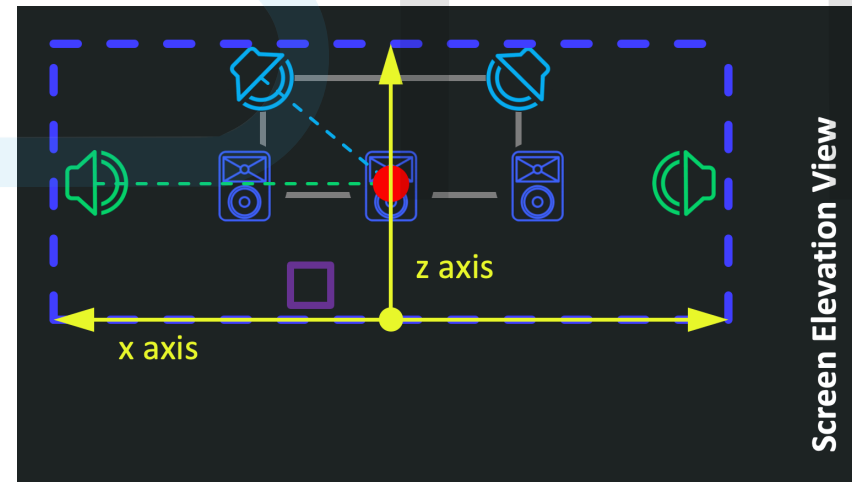

Speakers Positions

Equipment List				
Speakers		Amplifiers		
Model	Count	Model	Count	Unused
Neumann KH 120 A 80Hz BM	3			
Neumann KH 750	2			
Neumann KH 80 80Hz BM	10