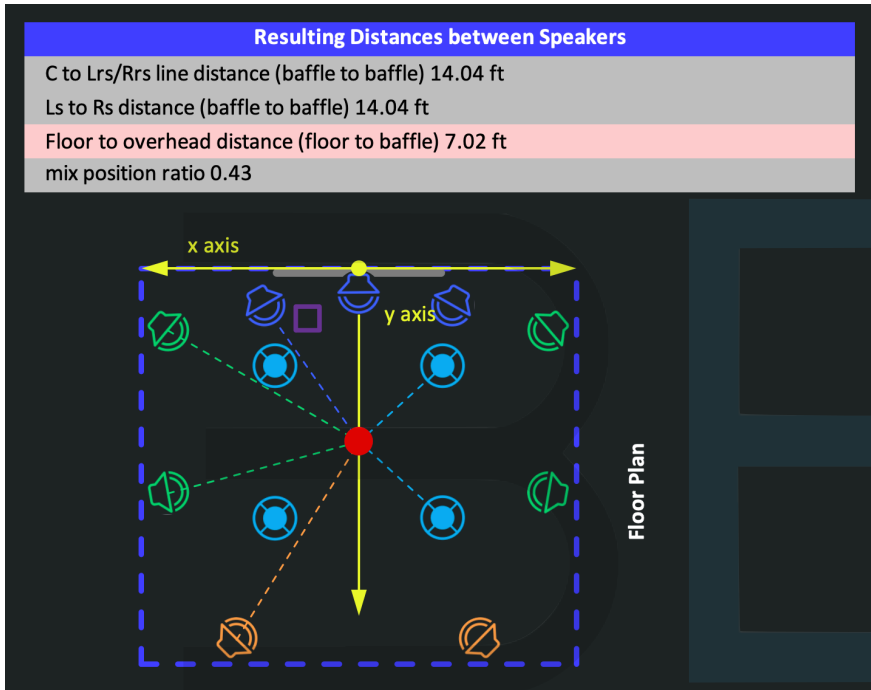

Speakers Positions

Equipment List				
Speakers		Amplifiers		
Model	Count	Model	Count	Unused
Neumann KH 120 A 80Hz BM	3			
Neumann KH 750	2			
Neumann KH 80 80Hz BM	10