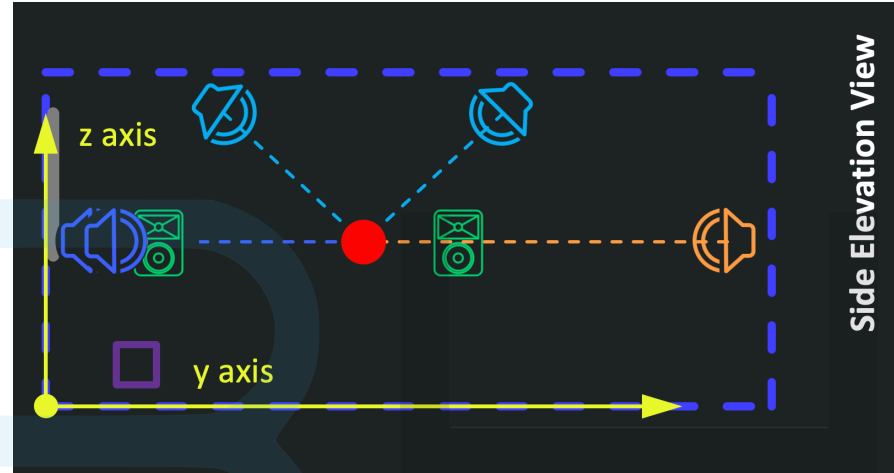

Speakers Positions

Equipment List				
Speakers		Amplifiers		
Model	Count	Model	Count	Unused
Neumann KH 120 A 80Hz BM	3			
Neumann KH 750	2			
Neumann KH 80 80Hz BM	10